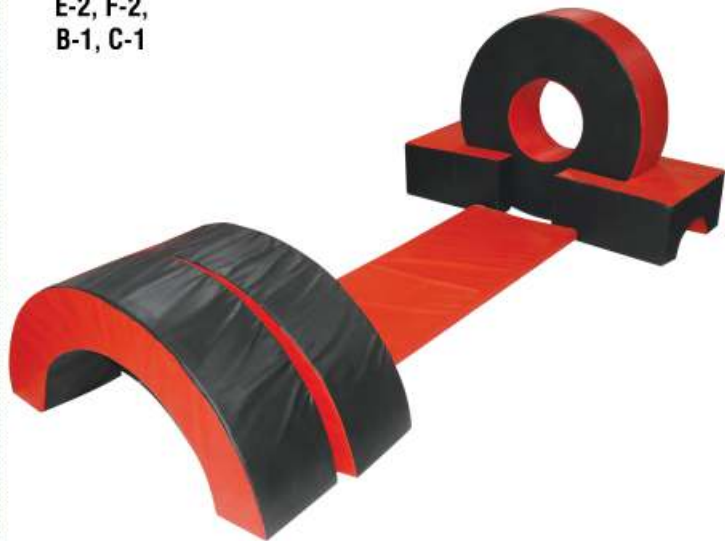

8 Pcs.

Rate (₹) : **76,500/-**

Includes

H-1, F-2, A-1,
C-1, D-1

YT-1935

Slide-N-Pass Playcentre

7 Pcs.

Rate (₹) : **73,200/-**

Includes

 E-2, F-2,
 B-1, C-1

YT-1936
Junior Obstacle
6 Pcs.

 Rate (₹) : **55,200/-**
Includes

 H-1, E-1, F-2,
 C-1, D-2

YT-1937
Straight Through
7 Pcs.

 Rate (₹) : **71,000/-**

Includes